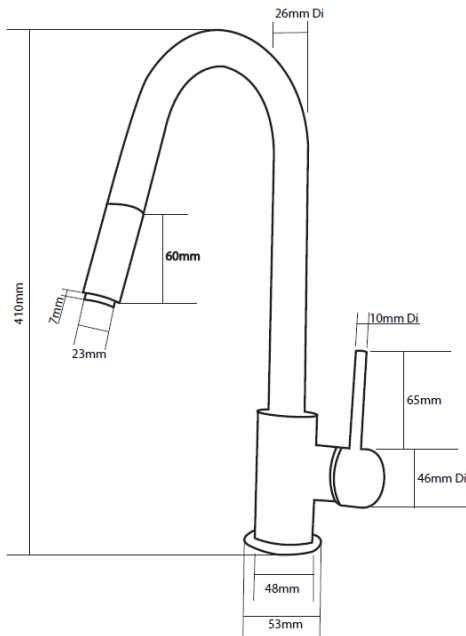

Kitchen Faucet

Model: FA-255C

- Shower Kitchen Faucet w/pull Handle
- Mount: Single hole
- Material: Lead free* brass body
- Finish: Chrome (C)
- Certification: cUPC
- Brand: NERVAL
- Warranty: Limited Lifetime